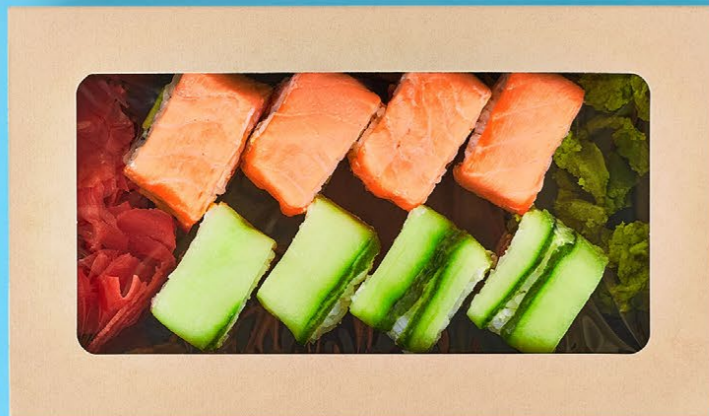

OneBox 1000 ml